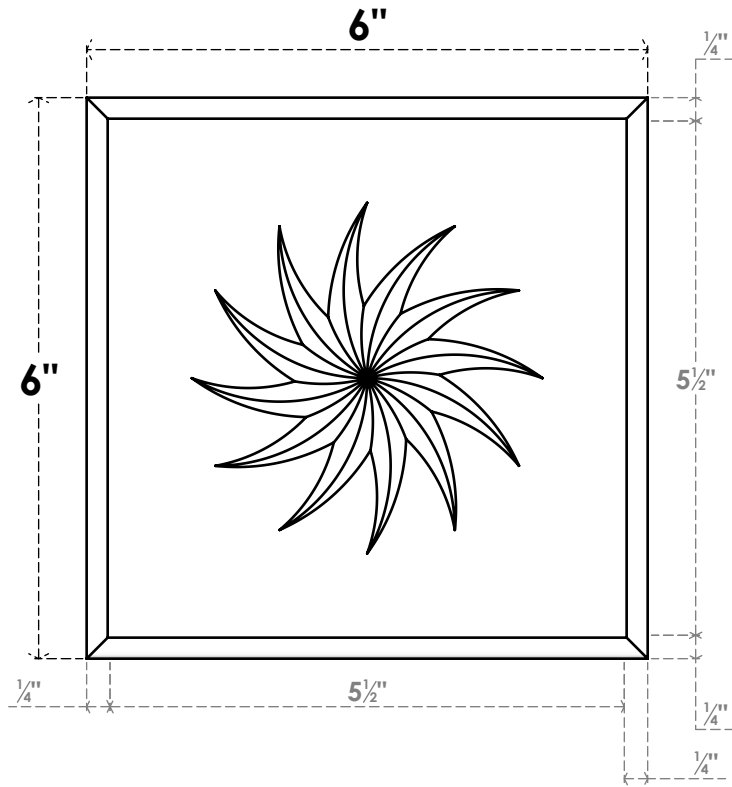

ROSP060X060X100SDG14

6"W X 6"H X 1"P STANDARD SEDGWICK SPIRAL ROSETTE WITH ROUNDED EDGE, ARCHITECTURAL GRADE PVC

FRONT

SIDE

EKENA MILLWORK
2300 WEST MAIN ST.
CLARKSVILLE, TX 75426
TOLL FREE: 866-607-0453
WWW.EKENAMILLWORK.COM