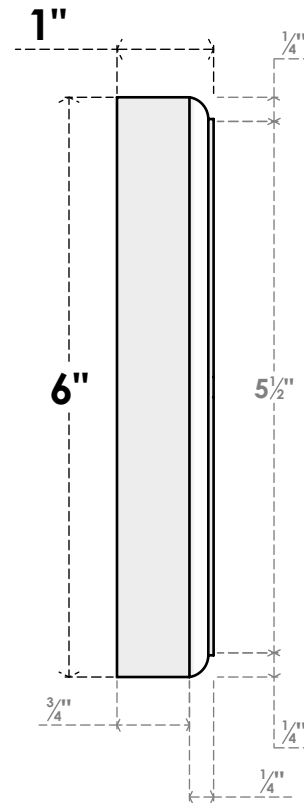

ROSP060X060X100SDG14

6"W X 6"H X 1"P STANDARD SEDGWICK SPIRAL ROSETTE WITH ROUNDED EDGE, ARCHITECTURAL GRADE PVC

FRONT

SIDE

EKENA MILLWORK
2300 WEST MAIN ST.
CLARKSVILLE, TX 75426
TOLL FREE: 866-607-0453
WWW.EKENAMILLWORK.COM

NOTES

1. INSTALLATION TO BE COMPLETED IN ACCORDANCE WITH MANUFACTURER'S SPECIFICATIONS.
2. DRAWING MAY NOT BE TO SCALE
3. THIS DRAWING IS INTENDED FOR DESIGN AND PLANNING PURPOSES ONLY.
4. ALL INFORMATION CONTAINED HEREIN WAS CURRENT AT THE TIME OF DEVELOPMENT BUT MUST BE REVIEWED AND APPROVED BY THE PRODUCT MANUFACTURER TO BE CONSIDERED ACCURATE.
5. ARCHITECTURAL GRADE PVC PRODUCTS ARE MADE FROM EXPANDED CELLULAR PVC AND COME NATURALLY WHITE BUT MAY BE PAINTED